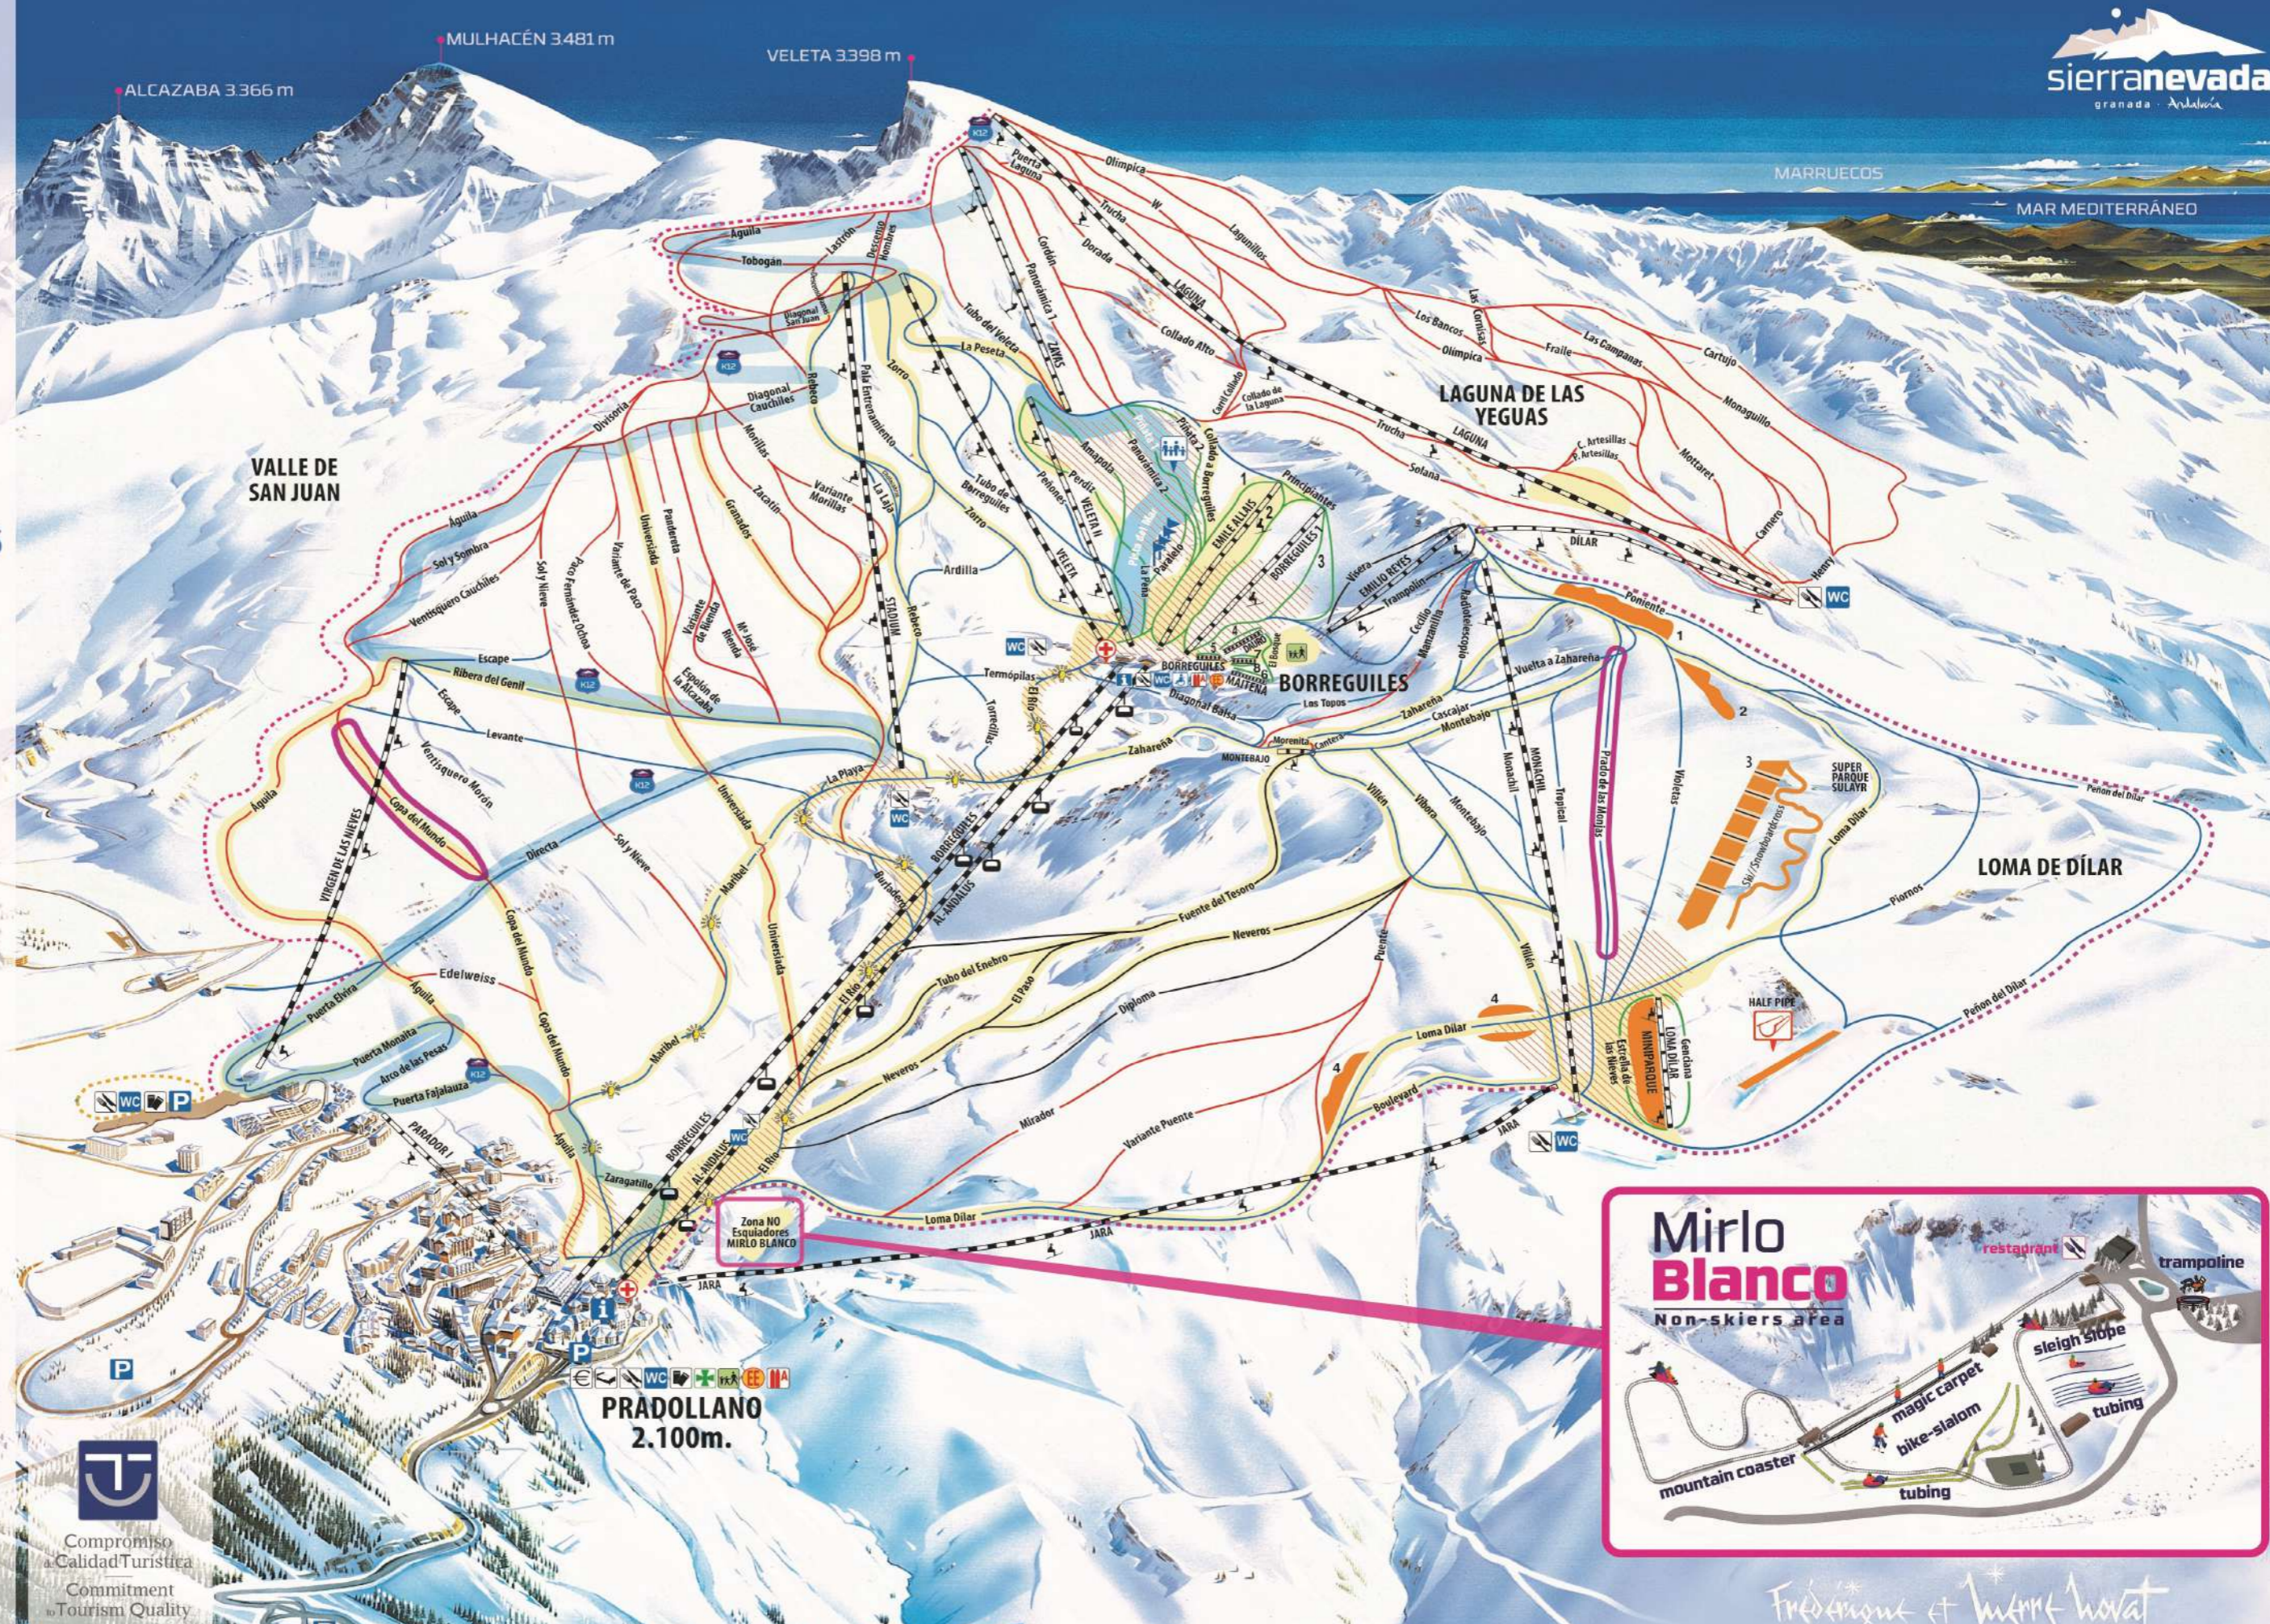

- GONDOLA
 - CHAIRLIFT
 - T-BAR
 - LIFT
 - FAST LIFT
 - MAGIC CARPET
 - TOILETS
 - TICKETS WINDOW
 - SKI RENTAL CENTER
 - SNOW MAKING
 - FAMILY SKIING
 - SEA SLOPE // K12 TOUR
 - SLOW-SKI AREA
 - COMPETITION AREA
 - NON-SKIER AREA
 - PARALLEL SLALOM
 - TERRAIN PARK
 - CLINIC
 - PHARMACY
 - BANK
 - RESTAURANT/COFFEE SHOP
 - INFORMATION
 - SKI SCHOOL
 - HOTEL
 - PARKING
 - ACCESS FOR DISABLED
 - ALPINE KINDERGARTEN
 - NIGHT SKIING
-
- VERY DIFFICULT
 - DIFFICULT
 - EASY
 - VERY EASY
-
- NORDIC SKIING
Vertical Drop: 30m · Length: 2500m · Area: 15.000m²
 - MOUNTAIN SKIING
Vertical Drop: 920m · Length: 224m · Area: 37.344m²

Mirlo Blanco
Non-skiers area

The inset map shows the Mirlo Blanco non-skier area with various recreational activities: mountain coaster, magic carpet, bike-slam, tubing, sleigh slope, and trampoline. A restaurant is also indicated.